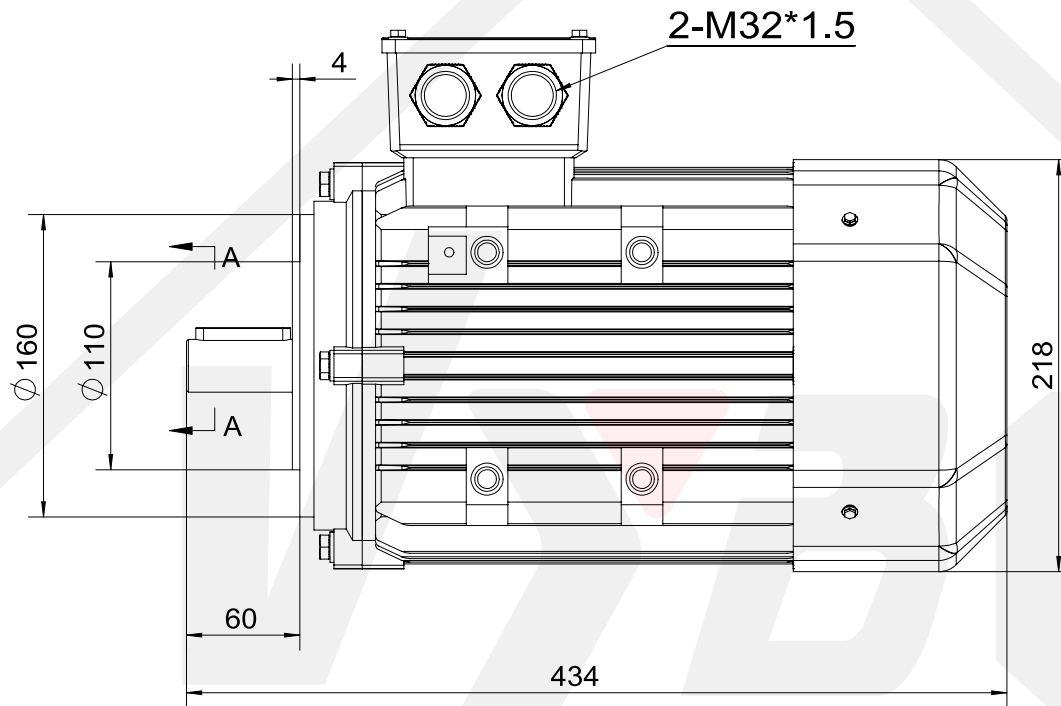

A-A
1:4

Electric  s.r.o.

2AL-112M-B14
Mounting diagram