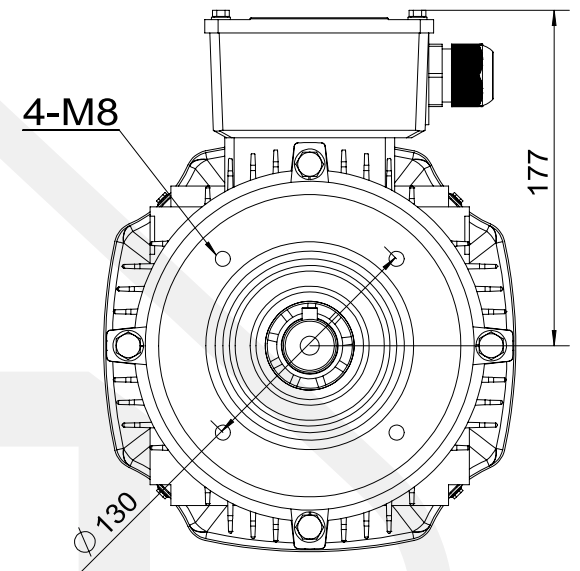

A-A
1:4

Electric  s.r.o.

2AL-112M-B14
Mounting diagram