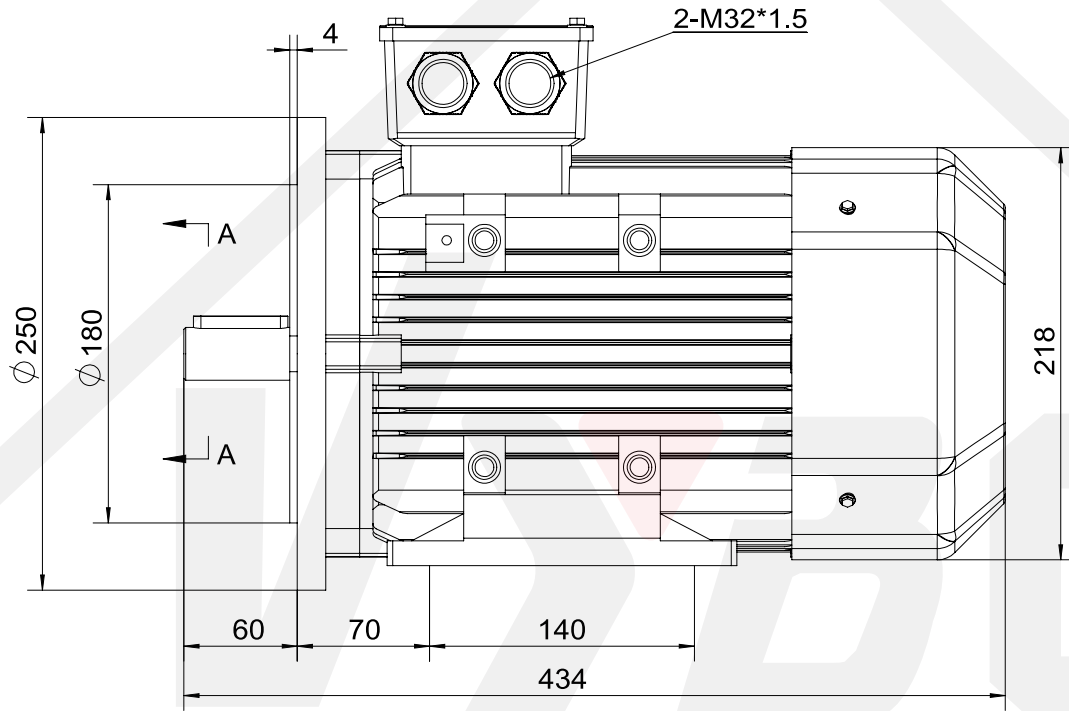

A-A
1:4

Electric  s.r.o.

2AL-112M-B35
Mounting diagram