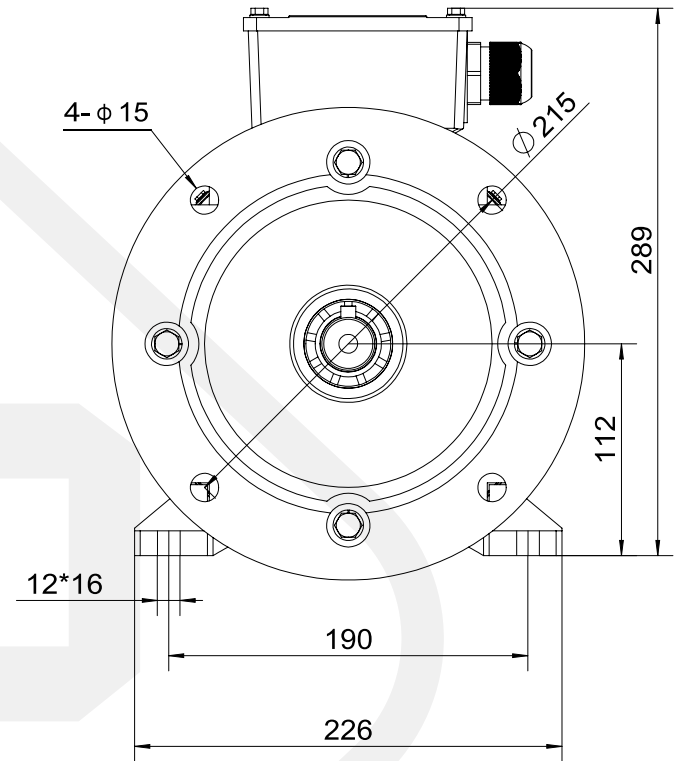

A-A
1:4

Electric  s.r.o.

2AL-112M-B35
Mounting diagram