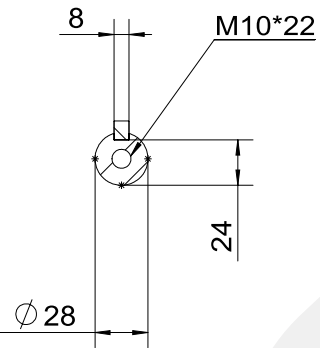

A-A
1:4

Electric  s.r.o.

2AL-112M-B35
Mounting diagram