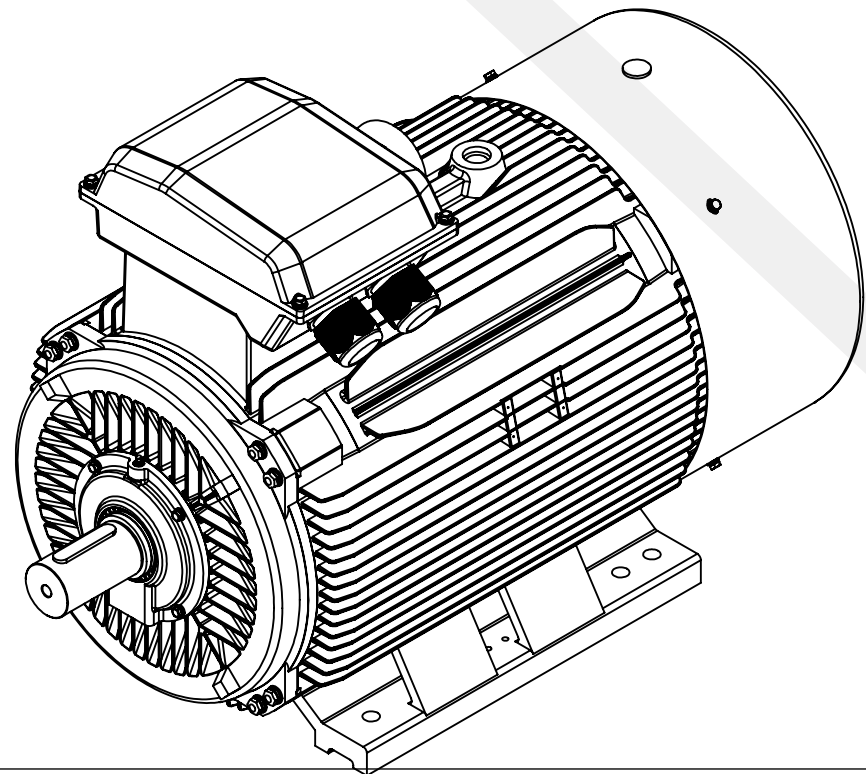

Electric s.r.o.

2LC-355L-4-6-8 B3
Mounting diagram