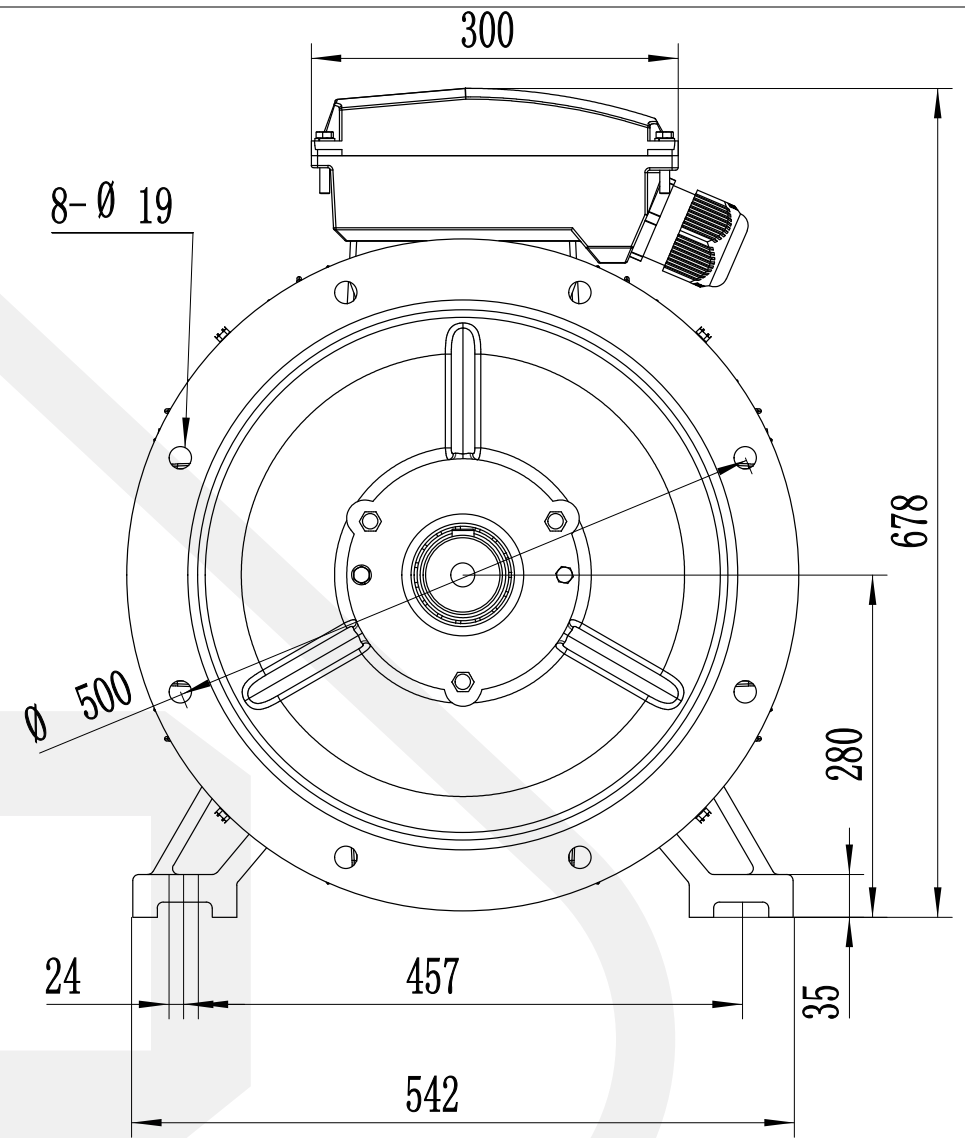

A
1:4

3LC-280S-B35
Mounting diagram