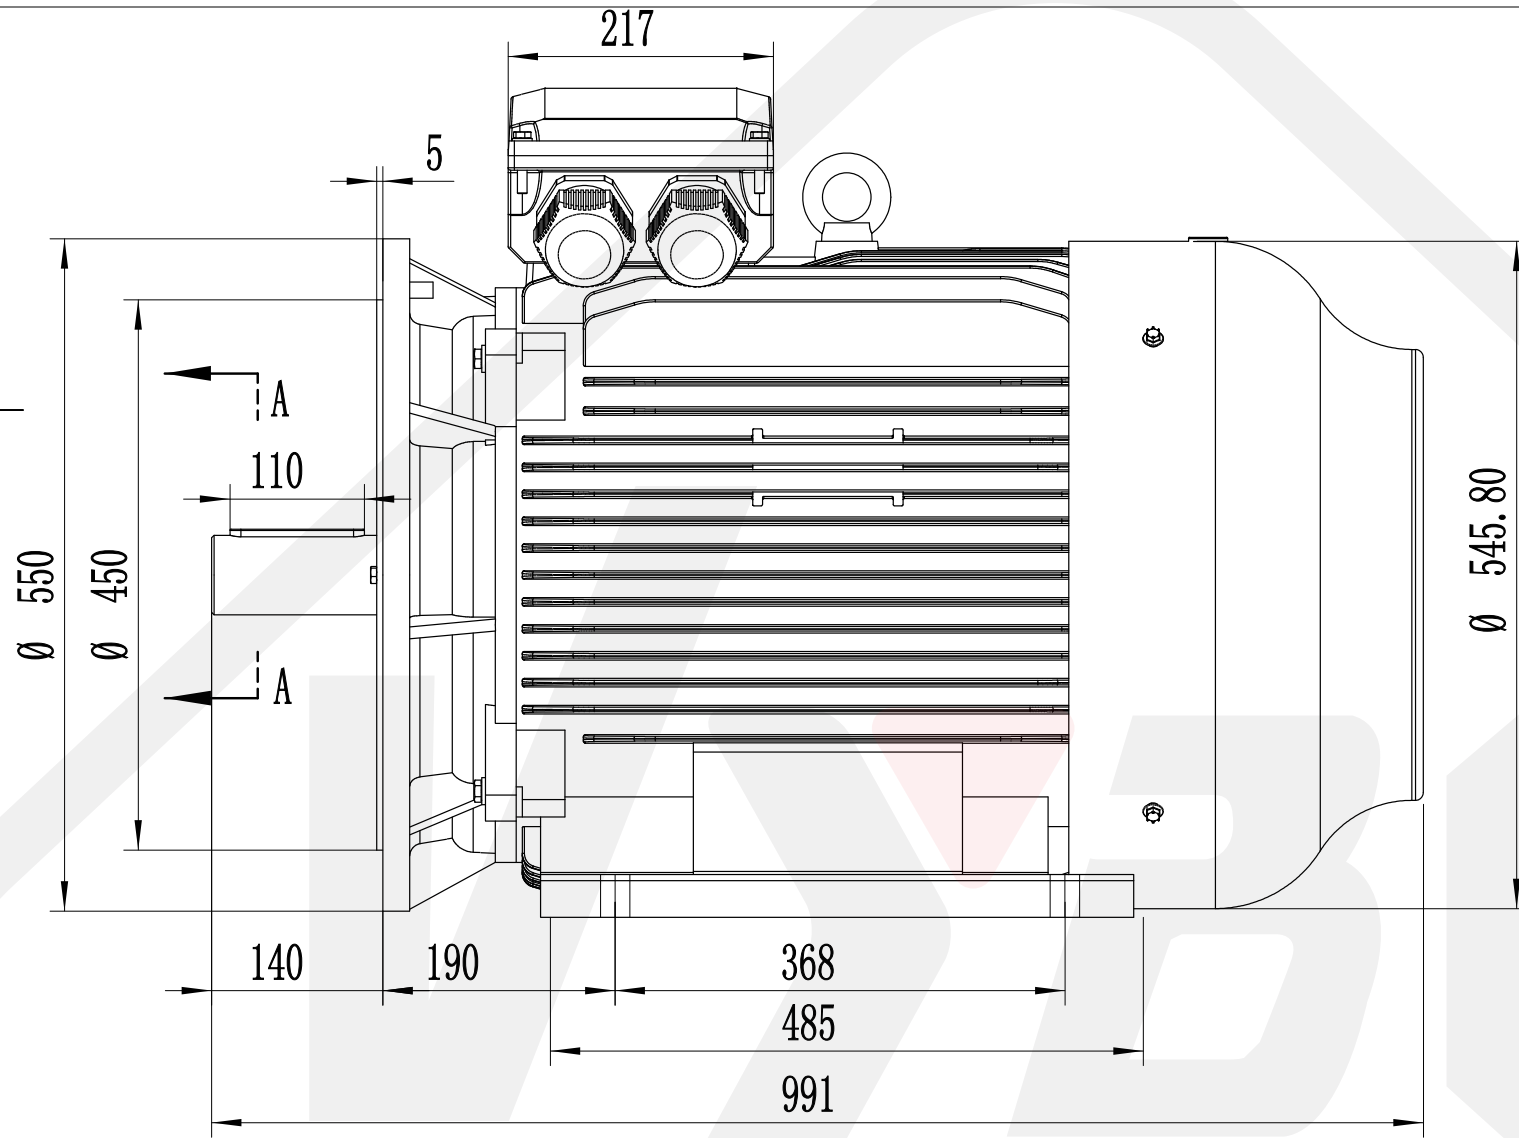

A
1:4

3LC-280S-B35
Mounting diagram